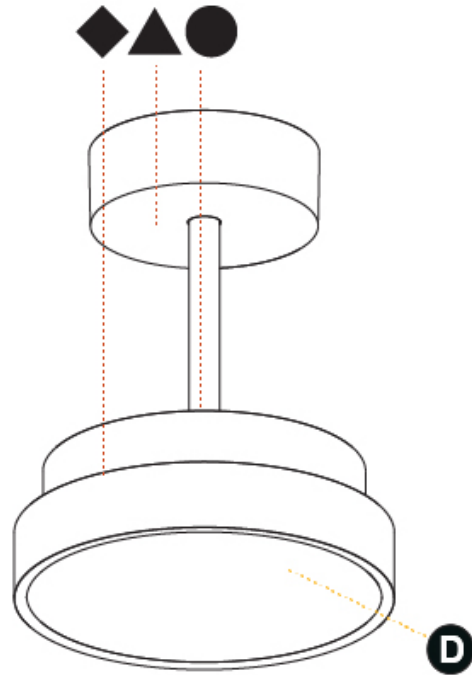

SIGN DIVA TUBE KORONA SUSPENSION

A300024-

PROJECT _____

TYPE _____

SPECIFIER _____

QUANTITY _____

DATE _____