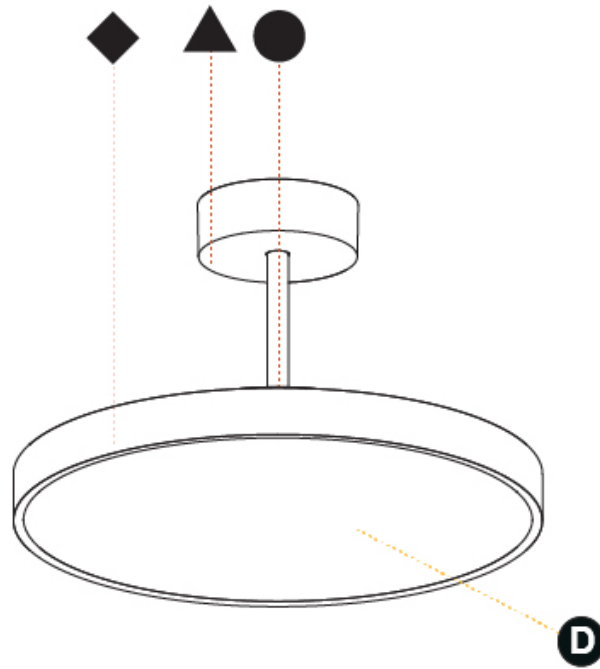

SIGN DIVA TUBE KORONA SUSPENSION

A300026-

PROJECT _____

TYPE _____

SPECIFIER _____

QUANTITY _____

DATE _____