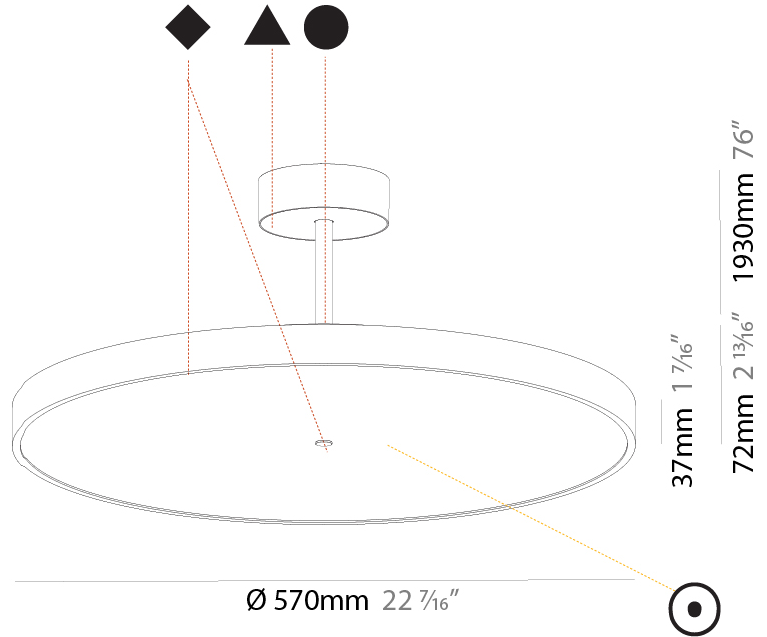

GENERAL

Series: Sign Diva Tube
Subseries: Sign Diva Tube
Partner: Prolicht
Division: Architectural
Installation: Suspension
Product Type: Pendant
Mounting Location: Ceiling
Light Distribution: Direct / Indirect

PHYSICAL

Shape: Round
Diameter (mm): 570
Diameter (in): 22 7/16
Height (mm): 72
Height (in): 2 13/16
Max. Overall Height (mm): 2002
Max. Overall Height (in): 78 13/16
Weight (kg): 8.533
Weight (lbs): 18.812

Diffuser: PMMA - Opal / Micro-Prism / Sparkling Secret / Vintage Industrial

Fixture Finish: SSR / BKV / CWI / CRY / HAB / UFT / ITA / RUA / FTG / MYG / LOD / PUS / FRO / FUP / KIA / POP / BLS / SPG / MEY / GOH / CHC / COM / ABZ / JAG / OBR / MOS / ROR

Fixture Material: PMMA / Extruded Aluminum / Steel

ELECTRICAL

Lamp Type: LED (Zhaga Standard)
Input Wattage (W): 67
Dimming: Tri-Mode (Non-Dimming and Phase Dimming (120Vac only) and 0-10V Dimming)
Driver Included: Yes
Driver Location: Integrated
Driver Type: Constant Current - Universal
Driver Class: Class 2
Input Voltage (V): 120 - 277
Constant Current (MA): 350

LED

Color Temperature (°K): 2700 / 3000 / 3500 / 4000
Max. Delivered Lumen (lm): 6632 / 6728 / 6812 / 6951
Nominal Lumen (lm): 9097 / 9229 / 9344 / 9535
CRI: >90 CRI
Lamp Life (hrs): 50000

OPTICAL

RATINGS AND CERTIFICATIONS

Certified By: Certified for North American Standards
IP rating: IP20